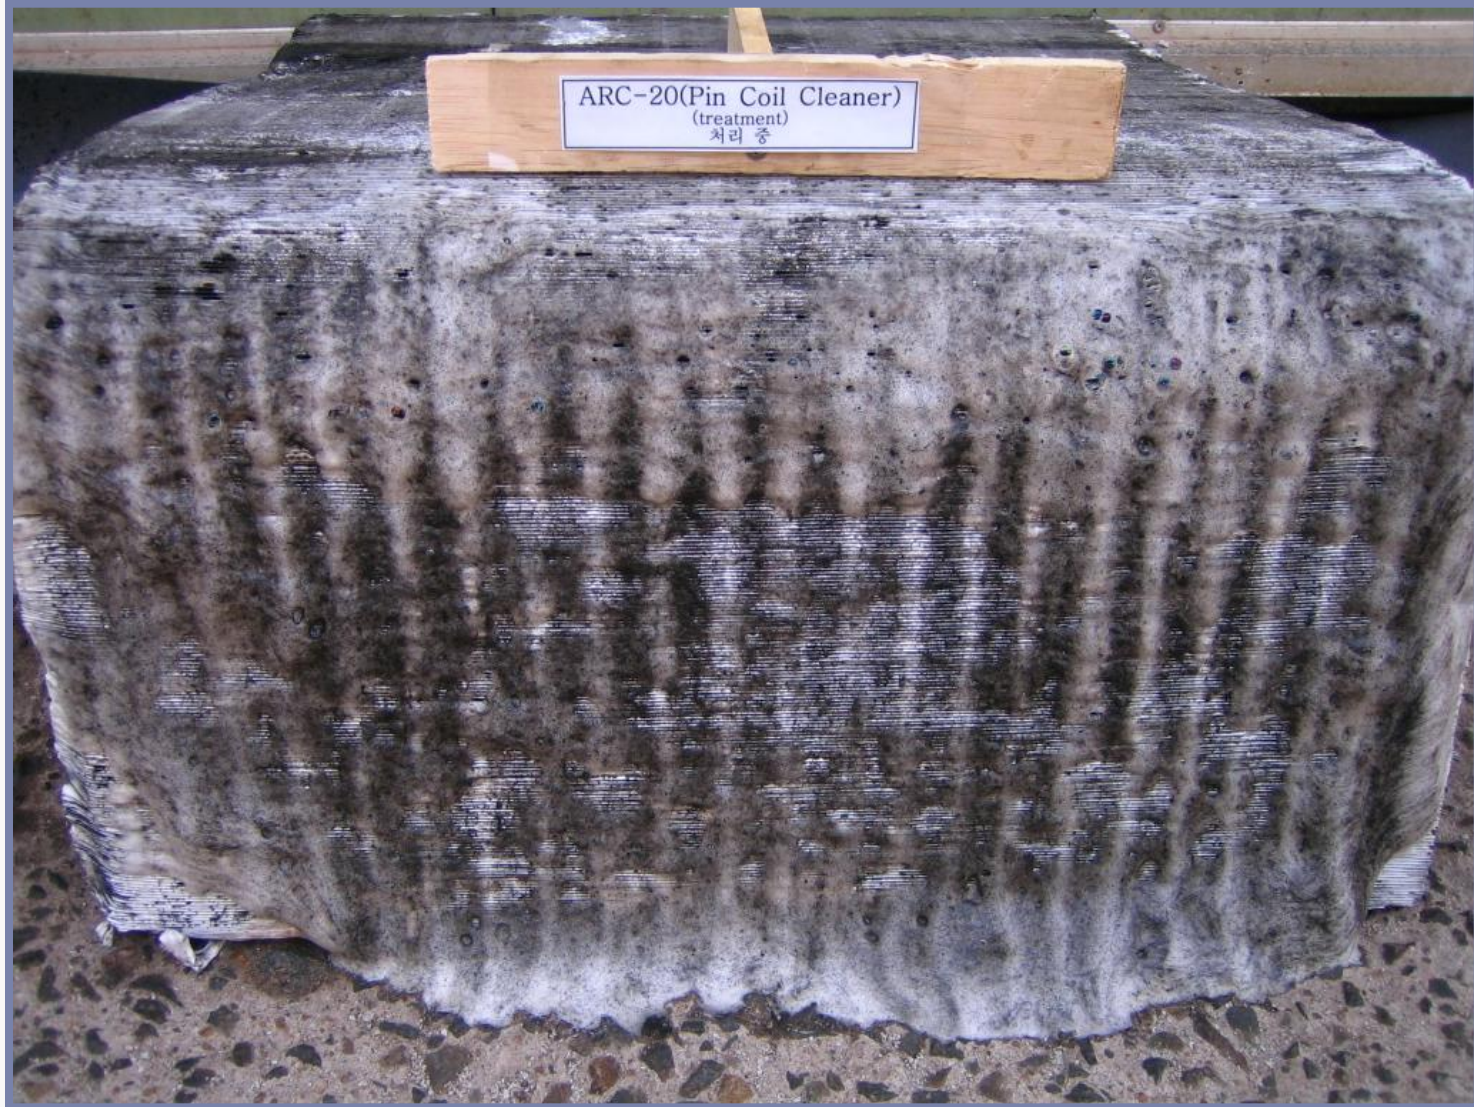

ACR 20 (Pin Coil Cleaner)

IL SHIM FIME CHEMICALS.

ACR 20 (Pin Coil Cleaner) – Before

ACR 20 (Pin Coil Cleaner) – Spray

ARC 20 (Pin Coil Cleaner) – treatment

ACR 20 (Pin Coil Cleaner) – treatment 20sec

ARC 20 (Pin Coil Cleaner) – treatment 40sec