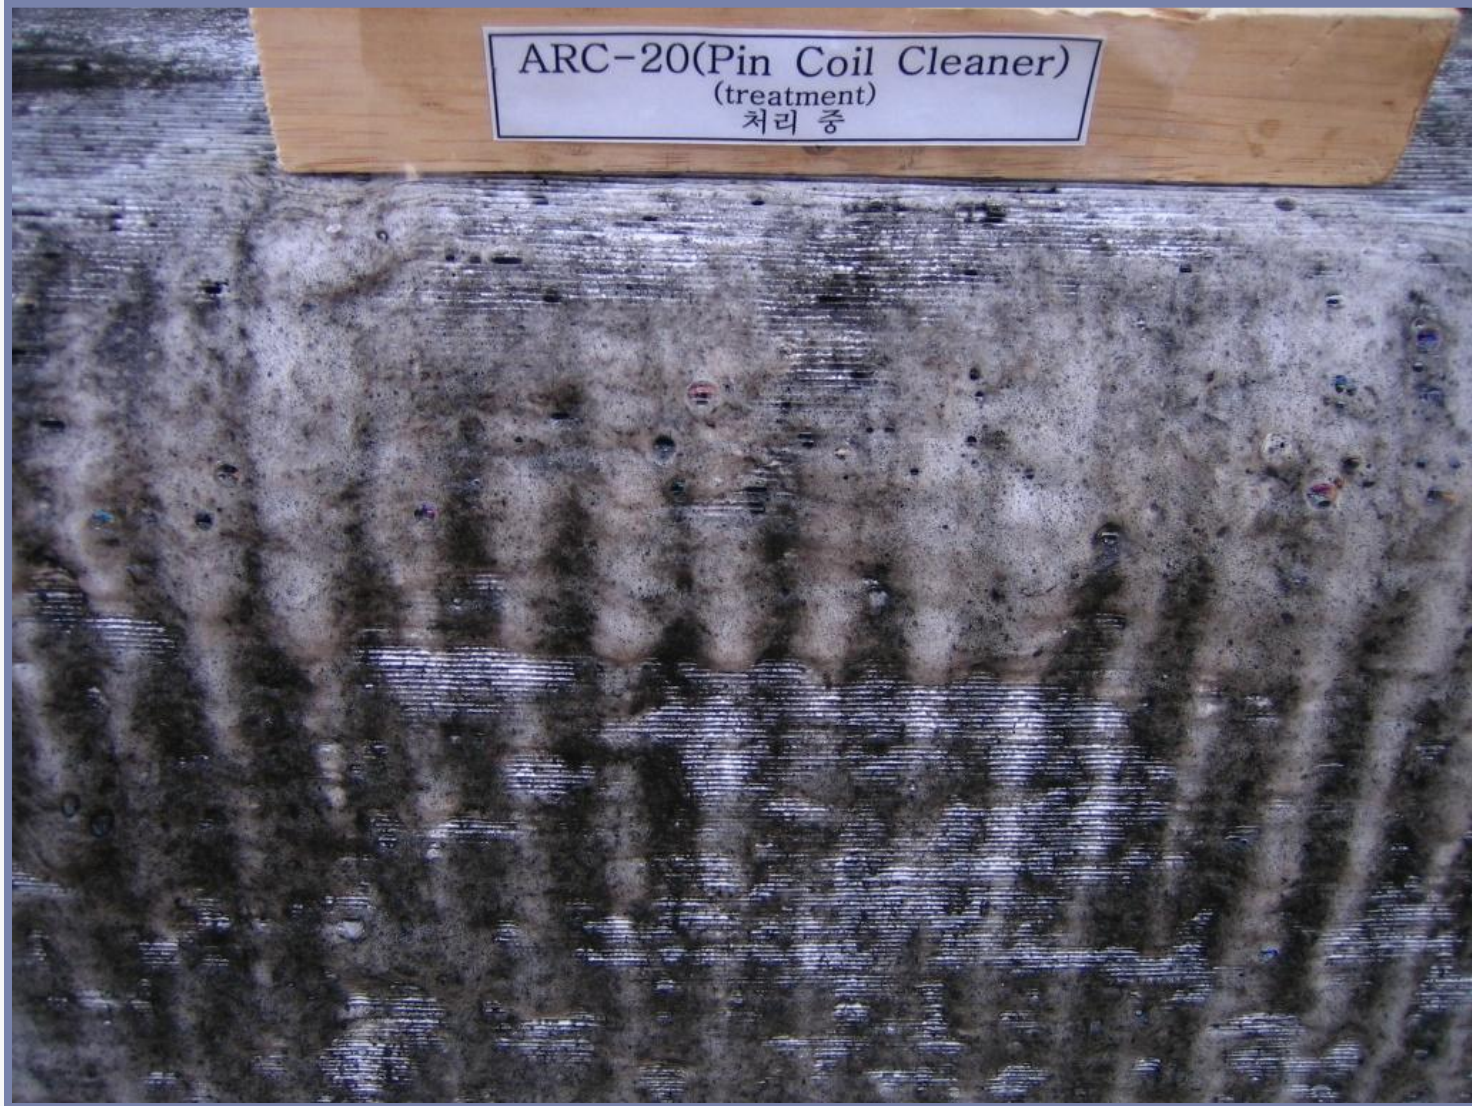

ACR 20 (Pin Coil Cleaner)

IL SHIM FIME CHEMICALS.

ACR 20 (Pin Coil Cleaner) – Before

ACR 20 (Pin Coil Cleaner) – Spray

ARC 20 (Pin Coil Cleaner) – treatment

ACR 20 (Pin Coil Cleaner) – treatment 20sec

ARC 20 (Pin Coil Cleaner) – treatment 40sec