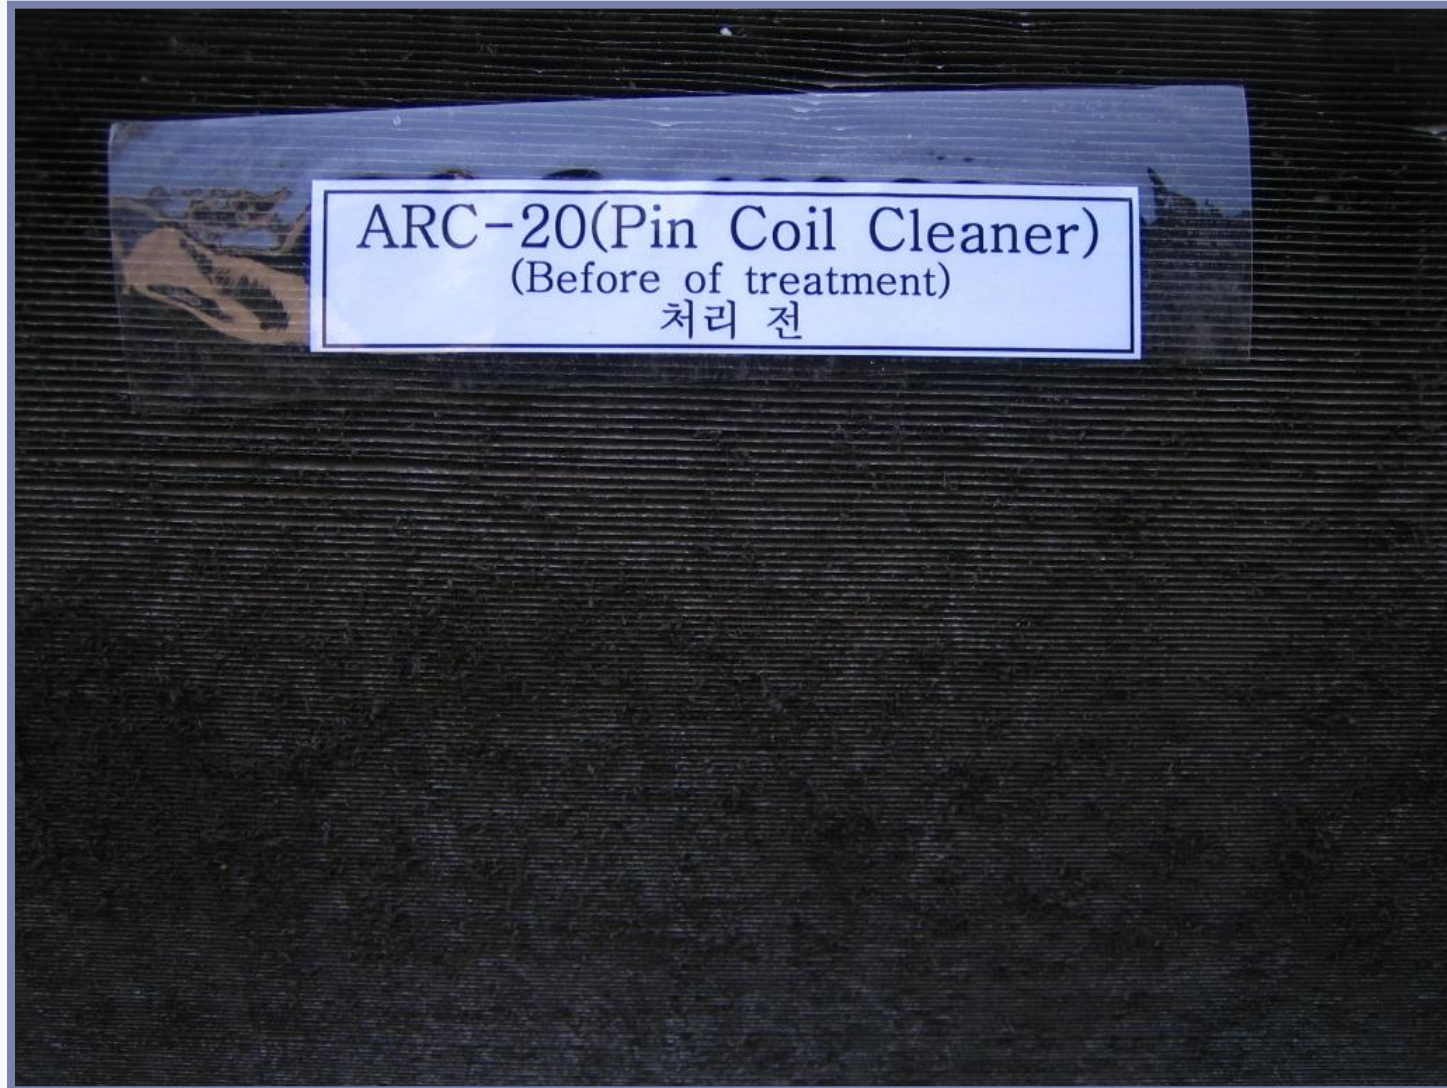

ACR 20 (Pin Coil Cleaner)

IL SHIM FIME CHEMICALS.

ACR 20 (Pin Coil Cleaner) – Before

ACR 20 (Pin Coil Cleaner) – Spray

ARC 20 (Pin Coil Cleaner) – treatment

ACR 20 (Pin Coil Cleaner) – treatment 20sec

ARC 20 (Pin Coil Cleaner) – treatment 40sec