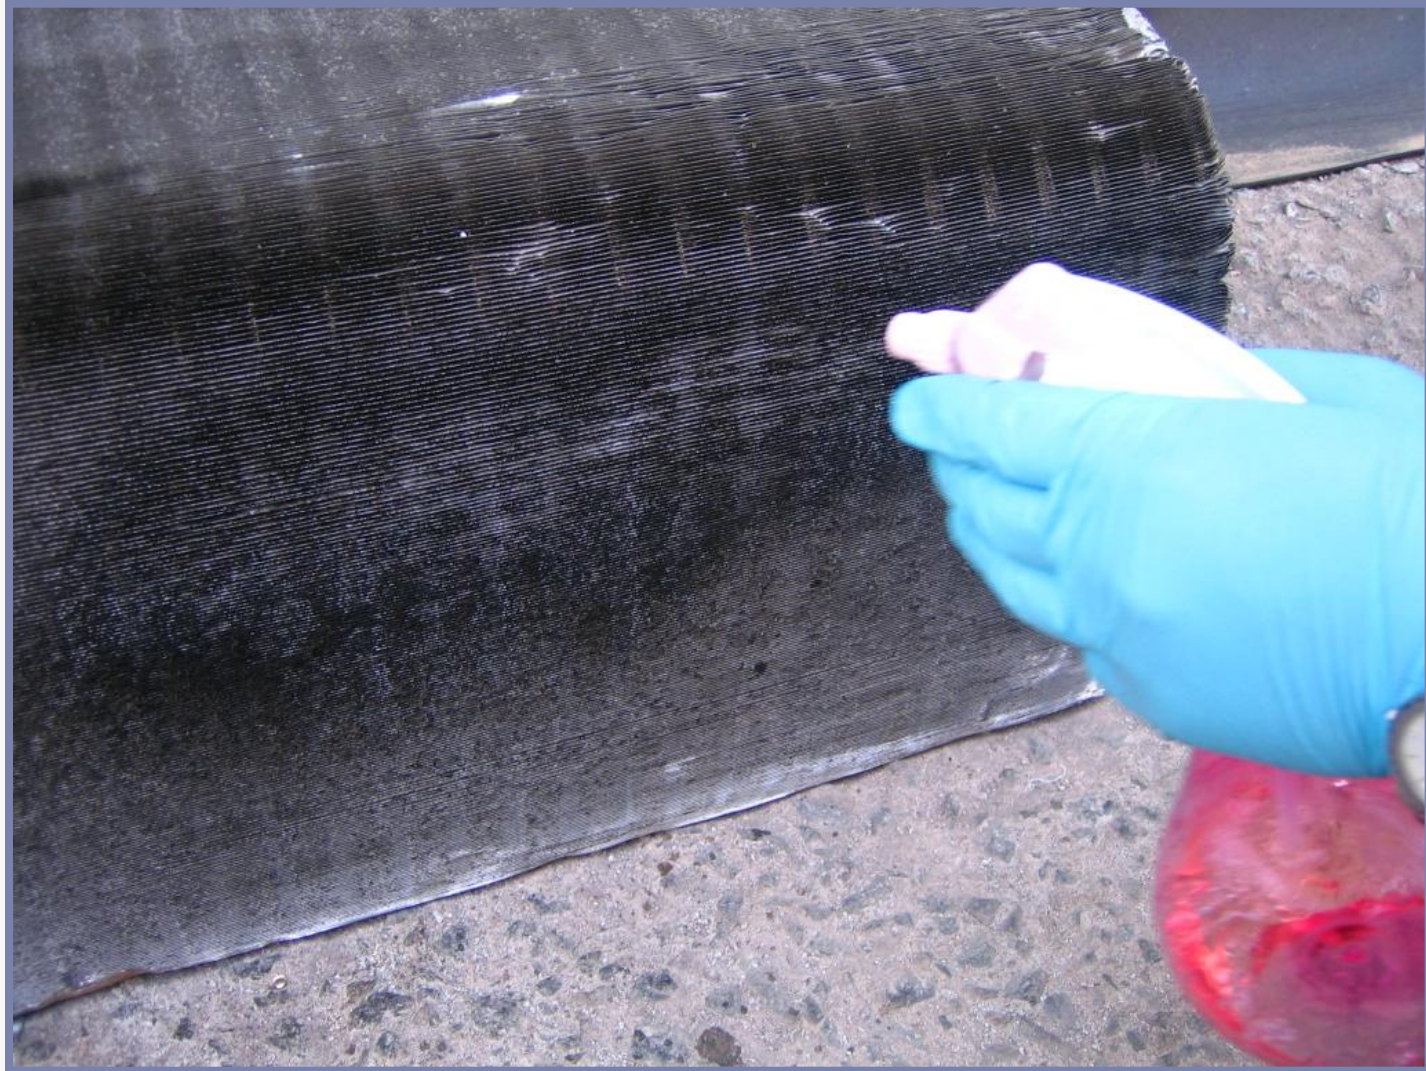

ACR 20 (Pin Coil Cleaner)

IL SHIM FIME CHEMICALS.

ACR 20 (Pin Coil Cleaner) – Before

ACR 20 (Pin Coil Cleaner) – Spray

ARC 20 (Pin Coil Cleaner) – treatment

ACR 20 (Pin Coil Cleaner) – treatment 20sec

ARC 20 (Pin Coil Cleaner) – treatment 40sec

ARC 20 (Pin Coil Cleaner) – After treatment

ACR 20 (Pin Coil Cleaner) – After treatment